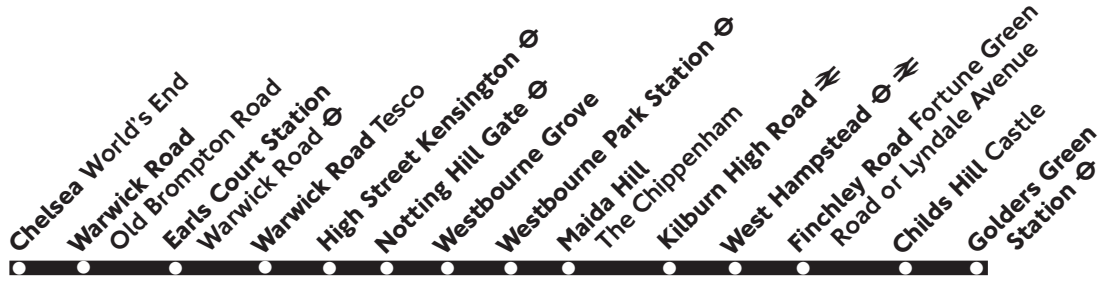

6.3.04 T54250

328

Chelsea - Kensington - Golders Green

Daily

Monday - Friday

Chelsea World's End	0450	0505	0520	0535	0550		0635		1931	0030
Earls Court Station Warwick Road	0456	0511	0526	0541	0556		0642		1941	0036
High Street Kensington Station	0502	0517	0532	0547	0602	Then	0648	Then	1951	Then 0042
Notting Hill Gate	0507	0522	0537	0552	0607	about	0653	about	1958	about 0047
Westbourne Park Station	0512	0527	0542	0557	0612	every	0658	every	2005	every 0052
Maida Hill The Chippenham	0515	0530	0545	0600	0615	10 minutes	0702	7 minutes	2012	10 minutes 0055
Kilburn High Road Station	0519	0534	0549	0604	0619	until	0706	until	2017	until 0059
West Hampstead Station	0524	0539	0554	0609	0624		0711		2023	0104
Childs Hill Castle	0530	0545	0600	0615	0630		0718		2031	0110
Golders Green Station	0534	0549	0604	0619	0634		0724		2035	0114

Saturday (also Good Friday)

Chelsea World's End	0450	0505	0520	0535	0550		0730		1910	0030
Earls Court Station Warwick Road	0456	0511	0526	0541	0556		0736		1918	0036
High Street Kensington Station	0502	0517	0532	0547	0602	Then	0742	Then	1928	Then 0042
Notting Hill Gate	0507	0522	0537	0552	0607	about	0747	about	1933	about 0047
Westbourne Park Station	0512	0527	0542	0557	0612	every	0752	every	1940	every 0052
Maida Hill The Chippenham	0515	0530	0545	0600	0615	10 minutes	0755	7 minutes	1944	10 minutes 0055
Kilburn High Road Station	0519	0534	0549	0604	0619	until	0759	until	1949	until 0059
West Hampstead Station	0524	0539	0554	0609	0624		0804		1955	0104
Childs Hill Castle	0530	0545	0600	0615	0630		0810		2001	0110
Golders Green Station	0534	0549	0604	0619	0634		0814		2007	0114